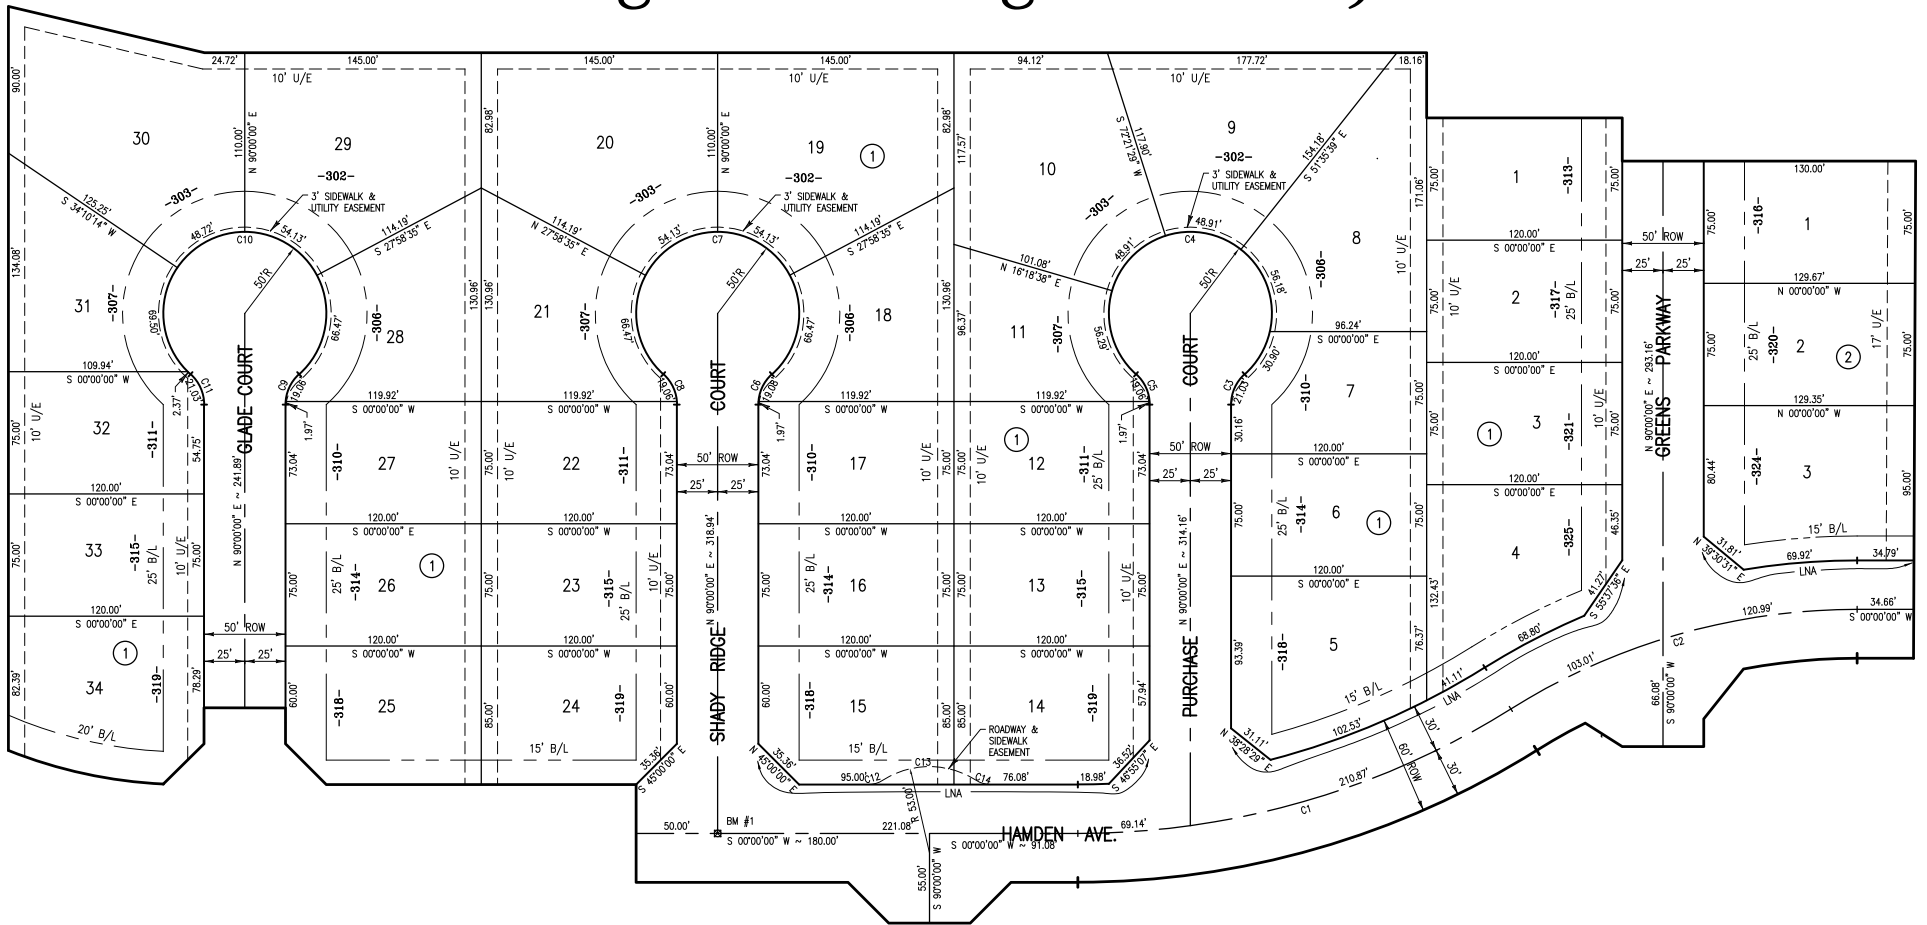

STONEWALL *Lanes*

Highland Village Section 9

Highland Village

Section 9

Block	Lot	Address	Price	Builder
1	3	321 Greens Parkway	\$75,000	Stonewall

School Districts: Adams / Whittier / Norman High School North